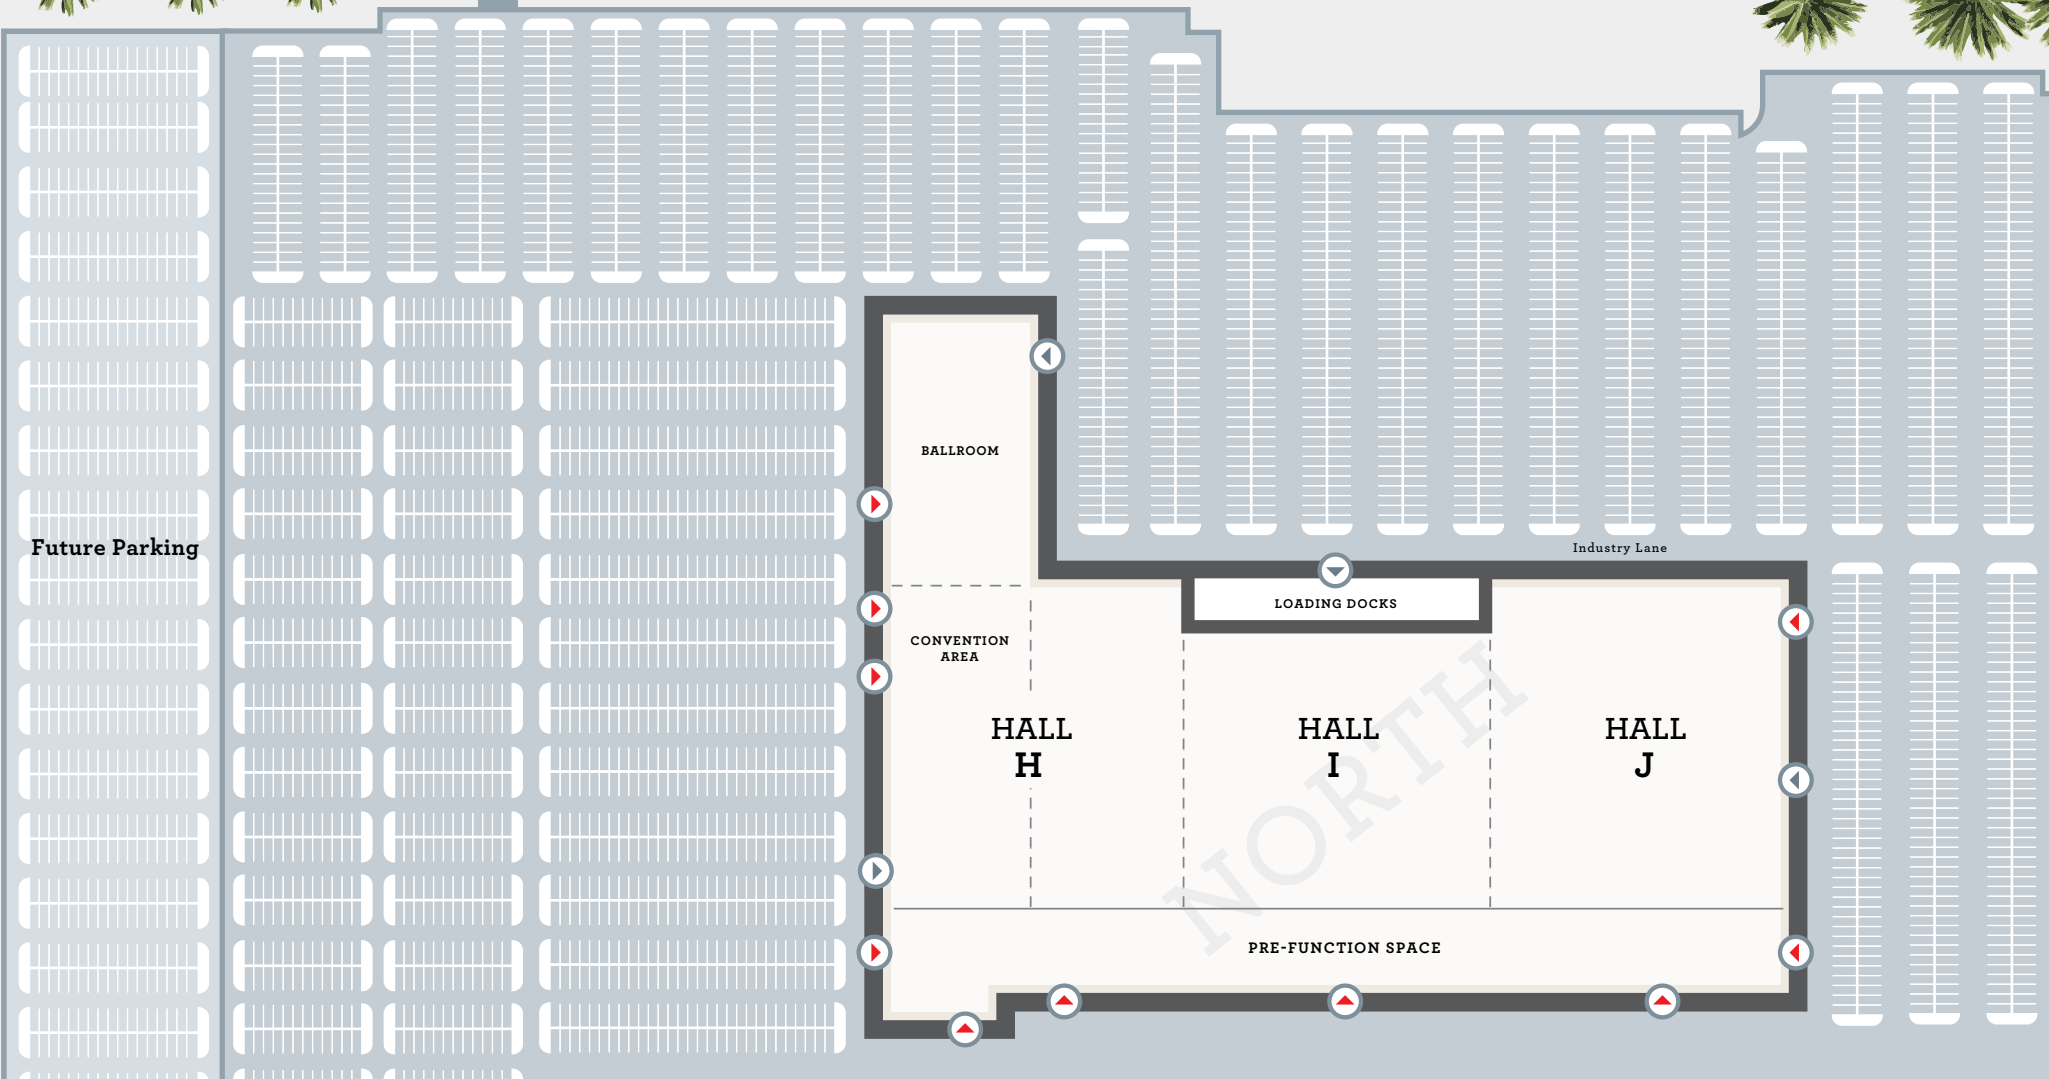

# the TORONTO CONGRESS CENTRE

650 Dixon Road,  
Toronto, Ontario  
Canada M9W 1J1

t. 416 245.5000  
f. 416 245.4923  
www.torontocongresscentre.com

- Legend**
- Pedestrian Entry
  - Vehicle/Truck Access

Security Canada Central  
**MAIN DOORS**